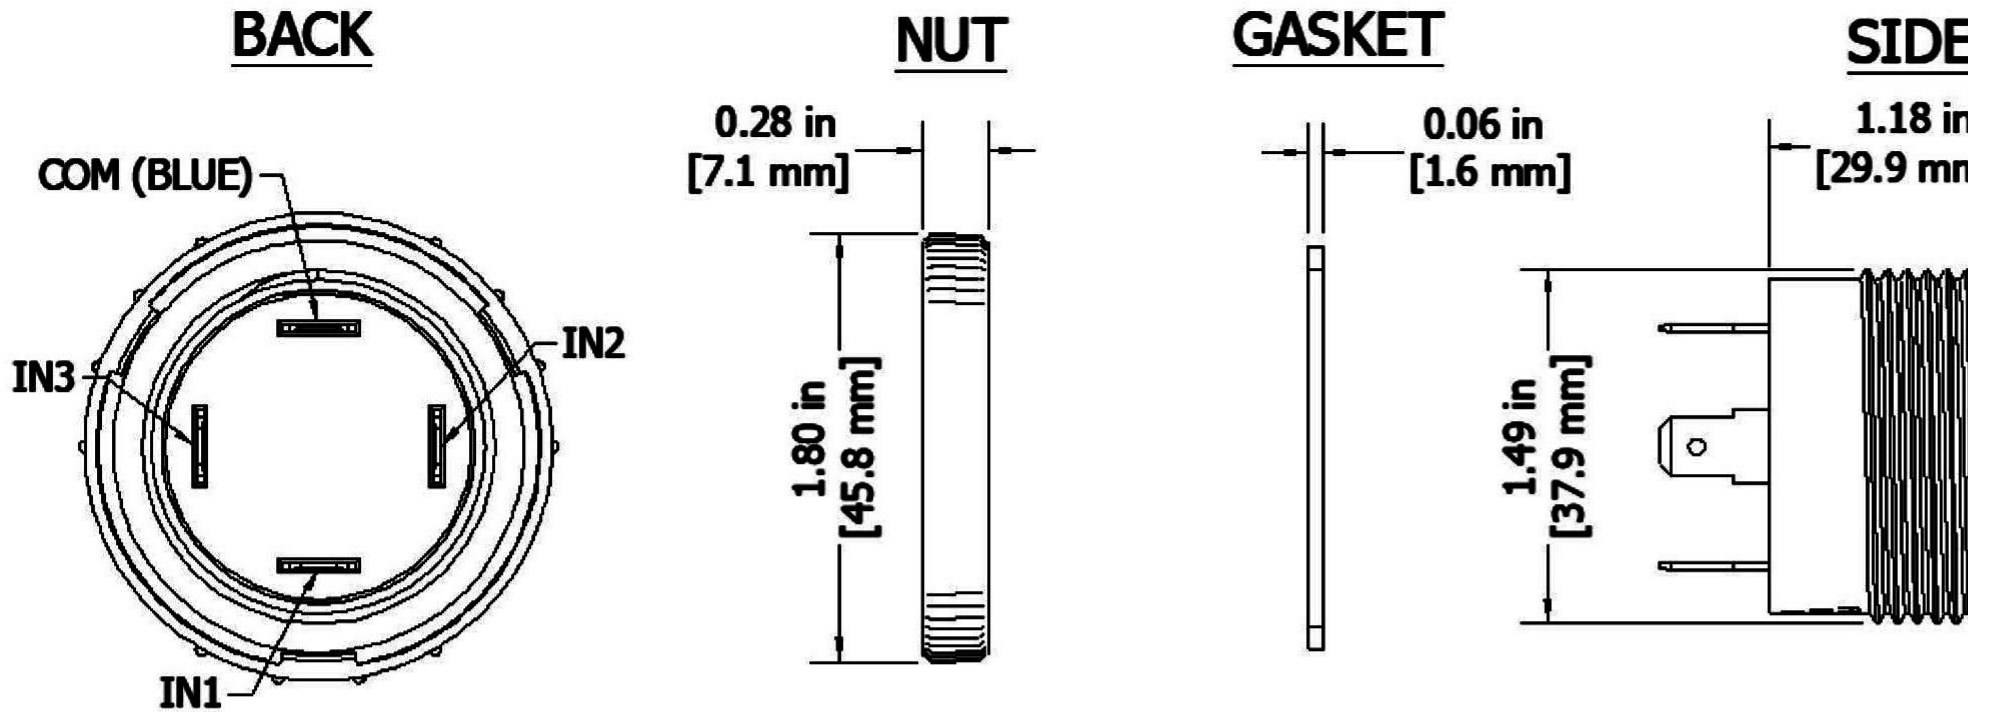

#### Specifications

<b>Mounting</b>	Panel Mount
<b>Color</b>	Green
<b>Operating Mode</b>	Extra Loud Multiple Tone
<b>Operating Voltage</b>	9-30 Vdc
<b>Operating Frequency</b>	3000±250 Hz
<b>Typical Operating Current</b>	65 mA at 9 Vdc 130 mA at 30 Vdc
<b>Typical Sound Pressure</b>	100 ±5 dB(A) at 9 Vdc at 24 inches (61 cm), at 25°C 108 ±5 dB(A) at 30 Vdc at 24 inches (61 cm), at 25°C
<b>Termination</b>	Quick Connect Blades
<b>Termination Strength</b>	Pull test with a maximum of 22 pounds (10 kg) load
<b>Operating Temperature</b>	-20_C to +65_C
<b>Storage Temperature</b>	-40_C to +85_C
<b>Surge Voltage</b>	20% over maximum rated voltage for less than 5 minutes
<b>Reverse Voltage Protection</b>	To the maximum operating voltage
<b>Construction Materials</b>	Case- Plastic _NORYL_ N-190, Flame Retardant UL 94-VO, Black Internal Circuit- Audio-oscillator and piezoelectric driver Potting- 2 parts epoxy resin or silicone, black Diaphragm- Stainless Steel 304
<b>Gasket</b>	Gasket (Included) 0.125" thick, 60 Durometer Neoprene ASTM B117 Certified - Withstands exposure to salt spray for 300 hours IP 68 Certified - Withstands water submergence and dust exposure
<b>Construction Materials</b>	Humidity- 95% relative humidity at +40_C continuously for 100 hours. Vibration- Withstands vibration between 0 and 55 Hz. on all axes. 10 years under normal operating conditions.
<b>Life Expectancy</b>	10 years under normal operating conditions.
<b>Warranty</b>	For a period of two years from the date of manufacture under normal operating conditions.
<b>Notes</b>	This product is not intended as a life safety device.
<b>Terms and Conditions of Sale</b>	<a href="#">Link here</a>

More Information

 [UL Recognized](#)

 [RoHS Compliant](#)

TOLERANCES ARE  $\pm 0.03$ in. [ $\pm 0.76$ mm] UNLESS OTHERWISE SPECIFIED