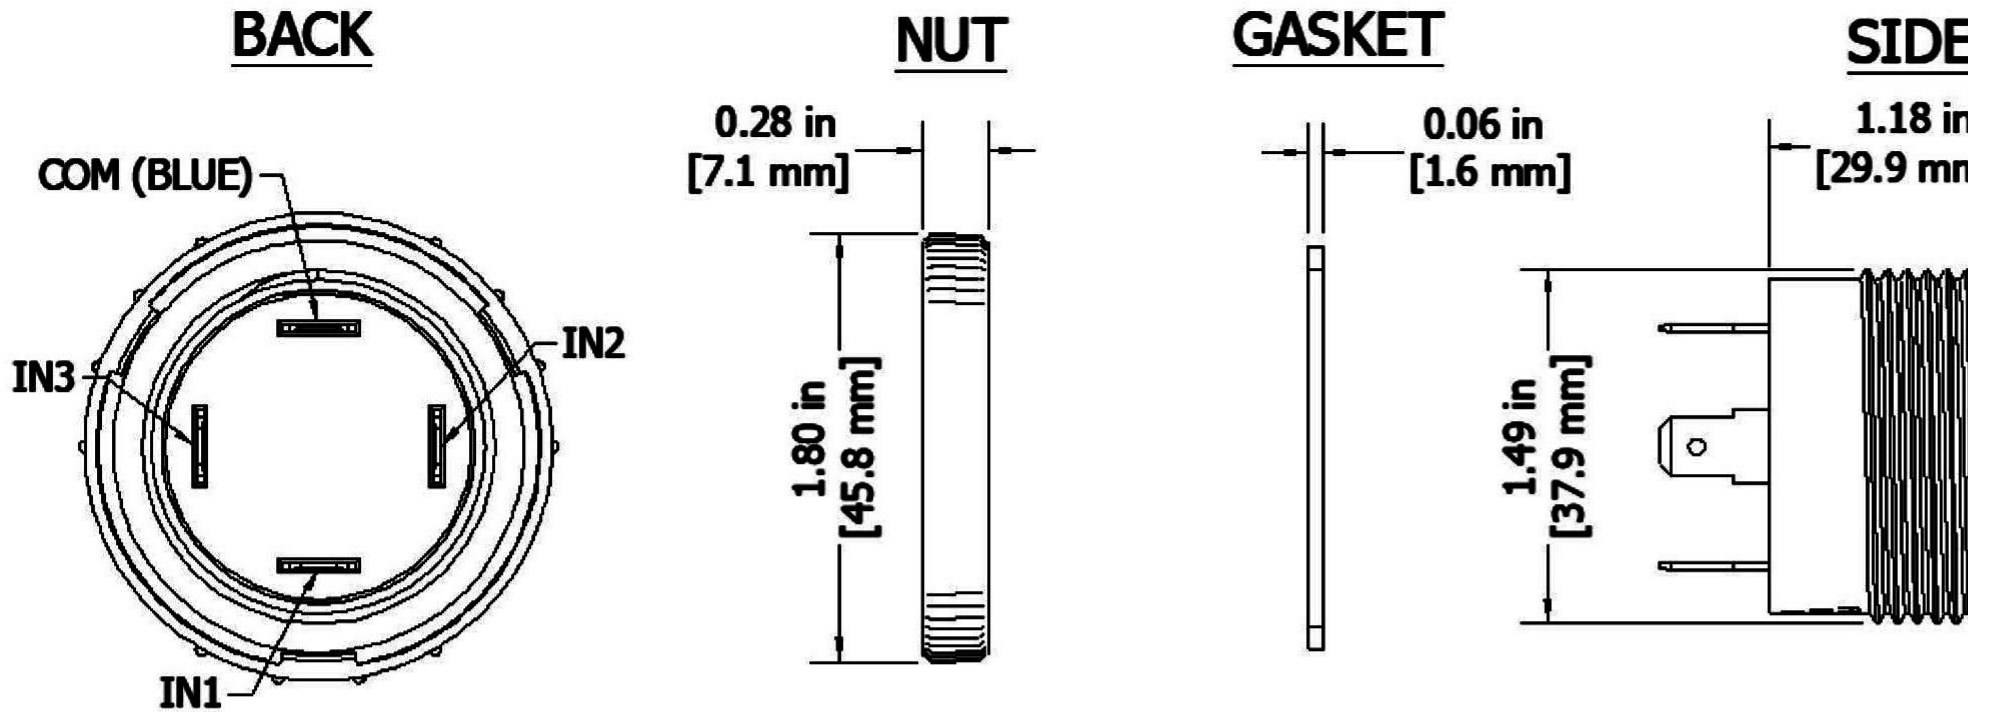

#### Specifications

<b>Mounting</b>	Panel Mount
<b>Color</b>	Red
<b>Operating Mode</b>	Extra Loud Multiple Tone
<b>Operating Voltage</b>	9-30 Vdc
<b>Operating Frequency</b>	3000±250 Hz
<b>Typical Operating Current</b>	65 mA at 9 Vdc 130 mA at 30 Vdc
<b>Typical Sound Pressure</b>	100 ±5 dB(A) at 9 Vdc at 24 inches (61 cm), at 25°C 108 ±5 dB(A) at 30 Vdc at 24 inches (61 cm), at 25°C
<b>Termination</b>	Quick Connect Blades
<b>Termination Strength</b>	Pull test with a maximum of 22 pounds (10 kg) load
<b>Operating Temperature</b>	-20_C to +65_C
<b>Storage Temperature</b>	-40_C to +85_C
<b>Surge Voltage</b>	20% over maximum rated voltage for less than 5 minutes
<b>Reverse Voltage Protection</b>	To the maximum operating voltage
<b>Construction Materials</b>	Case- Plastic _NORYL_ N-190, Flame Retardant UL 94-VO, Black Internal Circuit- Audio-oscillator and piezoelectric driver Potting- 2 parts epoxy resin or silicone, black Diaphragm- Stainless Steel 304
<b>Gasket</b>	Gasket (Included) 0.125" thick, 60 Durometer Neoprene
<b>Construction Materials</b>	ASTM B117 Certified - Withstands exposure to salt spray for 300 hours IP 68 Certified - Withstands water submergence and dust exposure Humidity- 95% relative humidity at +40_C continuously for 100 hours. Vibration- Withstands vibration between 0 and 55 Hz. on all axes.
<b>Life Expectancy</b>	10 years under normal operating conditions.
<b>Warranty</b>	For a period of two years from the date of manufacture under normal operating conditions.
<b>Notes</b>	This product is not intended as a life safety device.
<b>Terms and Conditions of Sale</b>	<a href="#">Link here</a>

More Information

 [UL Recognized](#)

 [RoHS Compliant](#)

TOLERANCES ARE  $\pm 0.03$ in. [ $\pm 0.76$ mm] UNLESS OTHERWISE SPECIFIED