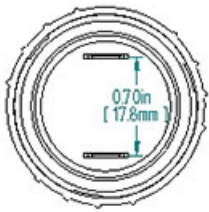

Turbo Series

TXB-V86-515-Q(S)

More Information

 [UL Recognized](#)

 **RoHS** Compliant

Specifications

| | |
|-------------------------------------|--|
| Mounting | Panel Mount with Volume Control |
| Operating Mode | Extra Loud Slow Beep Tone |
| Operating Voltage | 5-15 Vdc |
| Operating Frequency | 2900±250 Hz |
| Typical Operating Current | 10 mA at 5 Vdc 50 mA at 15 Vdc |
| Typical Sound Pressure | 92 ±5 dB(A) at 5 Vdc at 24 inches (61 cm), at 25°C 103 ±5 dB(A) at 15 Vdc at 24 inches (61 cm), at 25°C |
| Termination | Quick Connect Blades |
| Termination Strength | Pull test with a maximum of 22 pounds (10 kg) load |
| Operating Temperature | -20_C to +65_C |
| Storage Temperature | -40_C to +85_C |
| Surge Voltage | 20% over maximum rated voltage for less than 5 minutes |
| Reverse Voltage Protection | To the maximum operating voltage |
| Construction Materials | Case- Plastic _NORYL_ N-190, Flame Retardant UL 94-VO, Black Internal Circuit- Audio-oscillator and piezoelectric driver Potting- 2 parts epoxy resin or silicone, black Diaphragm- Stainless Steel 304 |
| Gasket | Gasket (Included) 0.125" thick, 60 Durometer Neoprene |
| Construction Materials | ASTM B117 Certified - Withstands exposure to salt spray for 300 hours IP 68 Certified - Withstands water submergence and dust exposure Humidity- 95% relative humidity at +40_C continuously for 100 hours. Vibration- Withstands vibration between 0 and 55 Hz. on all axes. |
| Life Expectancy | 10 years under normal operating conditions. |
| Warranty | For a period of two years from the date of manufacture under normal operating conditions. |
| Notes | This product is not intended as a life safety device. |
| Terms and Conditions of Sale | Link here |

□

Dimensions

REAR

RING

GASKET

SIDE

FRONT

PANEL MOUNTING

FITS PANELS UP TO 0.50in [12.7mm] THICK

"Q" TERMINALS

TOLERANCES ARE ±0.03in (±0.76mm) UNLESS OTHERWISE SPECIFIED