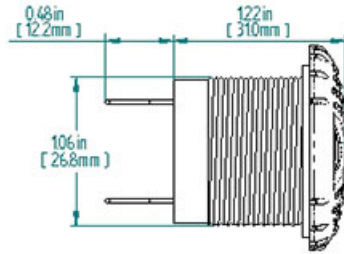

□

Dimensions

REAR

RING

GASKET

SIDE

FRONT

PANEL MOUNTING

FITS PANELS UP TO 0.50in [12.7mm] THICK

"Q" TERMINALS

TOLERANCES ARE ±0.03in (±0.76mm) UNLESS OTHERWISE SPECIFIED