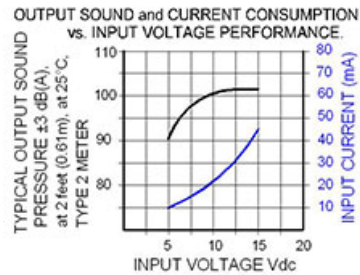

Turbo Series

TXB-V86-515-Q(S)

More Information

 [UL Recognized](#)

 **RoHS** Compliant

Specifications

| | |
|-------------------------------------|--|
| Mounting | Panel Mount with Volume Control |
| Operating Mode | Extra Loud Slow Beep Tone |
| Operating Voltage | 5-15 Vdc |
| Operating Frequency | 2900±250 Hz |
| Typical Operating Current | 10 mA at 5 Vdc 50 mA at 15 Vdc |
| Typical Sound Pressure | 92 ±5 dB(A) at 5 Vdc at 24 inches (61 cm), at 25°C 103 ±5 dB(A) at 15 Vdc at 24 inches (61 cm), at 25°C |
| Termination | Quick Connect Blades |
| Termination Strength | Pull test with a maximum of 22 pounds (10 kg) load |
| Operating Temperature | -20_C to +65_C |
| Storage Temperature | -40_C to +85_C |
| Surge Voltage | 20% over maximum rated voltage for less than 5 minutes |
| Reverse Voltage Protection | To the maximum operating voltage |
| Construction Materials | Case- Plastic _NORYL_ N-190, Flame Retardant UL 94-VO, Black Internal Circuit- Audio-oscillator and piezoelectric driver Potting- 2 parts epoxy resin or silicone, black Diaphragm- Stainless Steel 304 |
| Gasket | Gasket (Included) 0.125" thick, 60 Durometer Neoprene |
| Construction Materials | ASTM B117 Certified - Withstands exposure to salt spray for 300 hours IP 68 Certified - Withstands water submergence and dust exposure Humidity- 95% relative humidity at +40_C continuously for 100 hours. Vibration- Withstands vibration between 0 and 55 Hz. on all axes. |
| Life Expectancy | 10 years under normal operating conditions. |
| Warranty | For a period of two years from the date of manufacture under normal operating conditions. |
| Notes | This product is not intended as a life safety device. |
| Terms and Conditions of Sale | Link here |

FITS PANELS UP TO 0.50in [12.7mm] THICK

"Q" TERMINALS

TOLERANCES ARE ±0.03in (±0.76mm) UNLESS OTHERWISE SPECIFIED