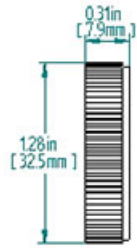

Turbo Series

TXB-V86-515-Q(S)

More Information

 [UL Recognized](#)

 **RoHS** Compliant

Specifications

| | |
|-------------------------------------|--|
| Mounting | Panel Mount with Volume Control |
| Operating Mode | Extra Loud Slow Beep Tone |
| Operating Voltage | 5-15 Vdc |
| Operating Frequency | 2900±250 Hz |
| Typical Operating Current | 10 mA at 5 Vdc 50 mA at 15 Vdc |
| Typical Sound Pressure | 92 ±5 dB(A) at 5 Vdc at 24 inches (61 cm), at 25°C 103 ±5 dB(A) at 15 Vdc at 24 inches (61 cm), at 25°C |
| Termination | Quick Connect Blades |
| Termination Strength | Pull test with a maximum of 22 pounds (10 kg) load |
| Operating Temperature | -20_C to +65_C |
| Storage Temperature | -40_C to +85_C |
| Surge Voltage | 20% over maximum rated voltage for less than 5 minutes |
| Reverse Voltage Protection | To the maximum operating voltage |
| Construction Materials | Case- Plastic _NORYL_ N-190, Flame Retardant UL 94-VO, Black Internal Circuit- Audio-oscillator and piezoelectric driver Potting- 2 parts epoxy resin or silicone, black Diaphragm- Stainless Steel 304 |
| Gasket | Gasket (Included) 0.125" thick, 60 Durometer Neoprene |
| Construction Materials | ASTM B117 Certified - Withstands exposure to salt spray for 300 hours IP 68 Certified - Withstands water submergence and dust exposure Humidity- 95% relative humidity at +40_C continuously for 100 hours. Vibration- Withstands vibration between 0 and 55 Hz. on all axes. |
| Life Expectancy | 10 years under normal operating conditions. |
| Warranty | For a period of two years from the date of manufacture under normal operating conditions. |
| Notes | This product is not intended as a life safety device. |
| Terms and Conditions of Sale | Link here |

□

Dimensions

REAR

RING

GASKET

SIDE

FRONT

PANEL MOUNTING

FITS PANELS UP TO 0.50in [12.7mm] THICK

"Q" TERMINALS

TOLERANCES ARE ±0.03in (±0.76mm) UNLESS OTHERWISE SPECIFIED