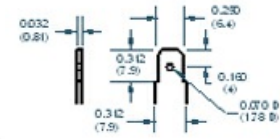

□

Dimensions

REAR

RING

GASKET

SIDE

FRONT

PANEL MOUNTING

FITS PANELS UP TO 0.50in [12.7mm] THICK

"Q" TERMINALS

TOLERANCES ARE ±0.03in (±0.76mm) UNLESS OTHERWISE SPECIFIED